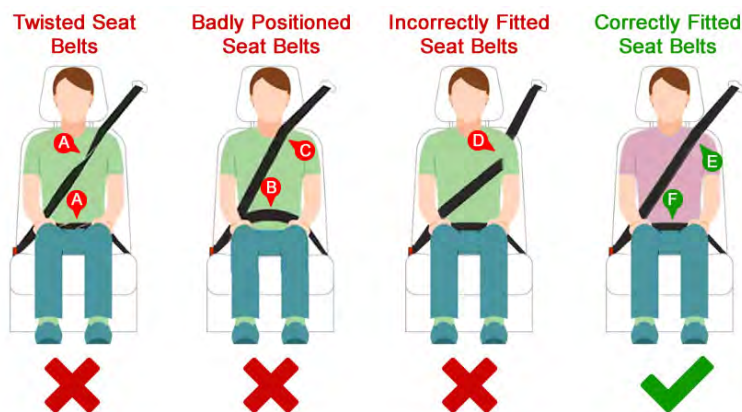

Do You Wear Your Seat Belt?

According to a survey in 2020 by the National Highway Traffic Safety Administration (NHTSA), 90.3% of people in passenger vehicles wear their seat belts. Buckling up helps keep you safe and secure inside your vehicle, whereas not buckling up can result in being totally ejected from the vehicle in a crash, which is almost always deadly. Of the 22,215 passenger vehicle occupants killed in 2019, 47% were not wearing seat belts.

Myth vs Truth

- **Myth:** If your vehicle has air bags you do not need to wear your seat belt.
- **Truth:** The safest way to ride is buckled up in a vehicle equipped with air bags. Even without an air bag, you are safer buckled up than you are with an air bag and not buckled up.
- **Myth:** Seat belts can trap you in a fire or under water.
- **Truth:** Incidents involving fire or water account for 0.5% of all crashes. But more importantly, you can't escape such dangers unless you're conscious. Wearing a seat belt gives you a much greater chance of being conscious and able-bodied.
- **Myth:** Your seat belt can hurt you in a crash.
- **Truth:** In a crash, everything in your car can cause bodily harm, but your seat belt is one of the few things that can actually save you.
- **Myth:** You're safer in a pickup truck, so wearing a seatbelt is unnecessary.
- **Truth:** For occupants in SUVs, pickups, and vans, seat belts reduce the risk of fatal injury to the driver and front seat passenger by 60%.

Correct Way to Wear a Seat Belt

- The shoulder belt away from your neck (but not off your shoulder) and across your chest (between your breasts), making sure to remove any slack from your seat belt with the lap belt secured below your belly so that it fits snugly across your hips and pelvic bone.
- **NEVER** place the shoulder belt under your arm or behind your back.
- **NEVER** place lap belt over or on top of your belly